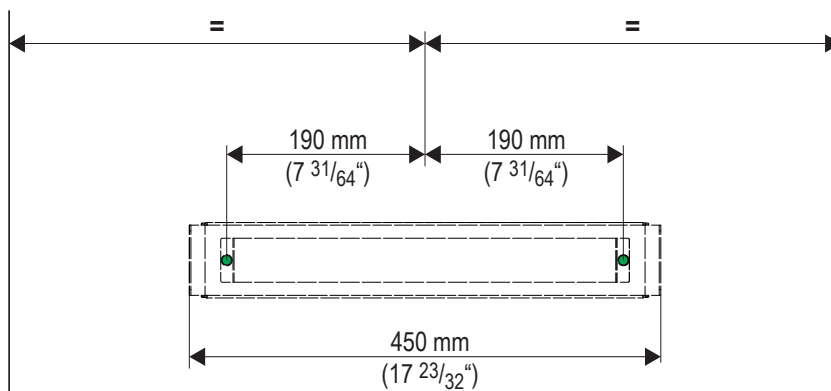

CONERO

Belt- and tie wearer

2.1 A-D

1x

2x

CONERO

Belt- and tie wearer

3 A-D