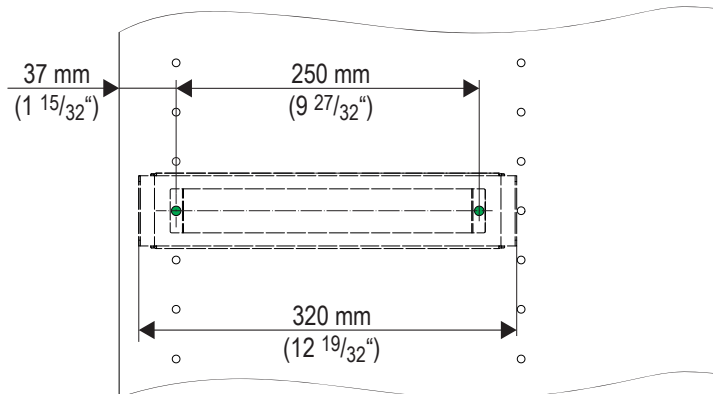

CONERO

Belt- and tie wearer

2 A-D

1x

2x

1x

1x

1x