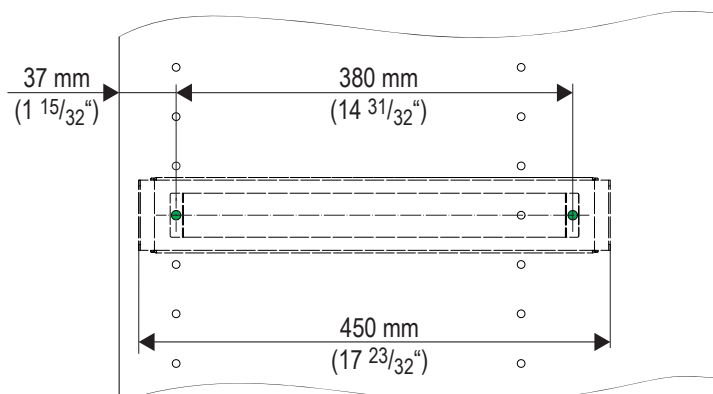

CONERO

Belt- and tie wearer

2 A-D

1x

2x

1x

1x

1x