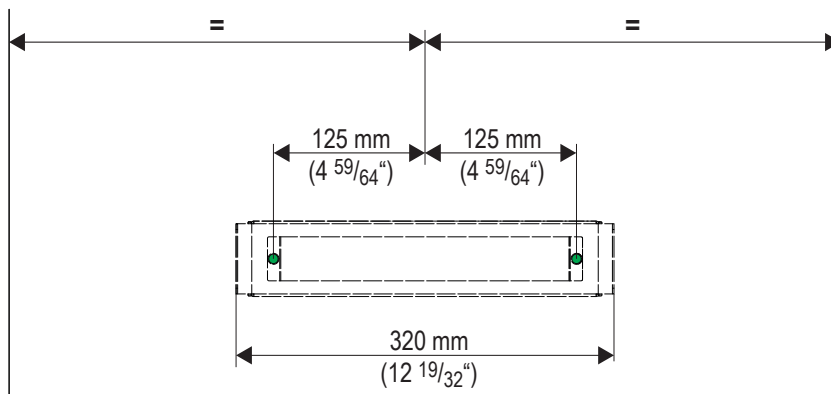

CONERO

Belt- and tie wearer

2.1 A-D

1x

2x

CONERO

Belt- and tie wearer

3 A-D